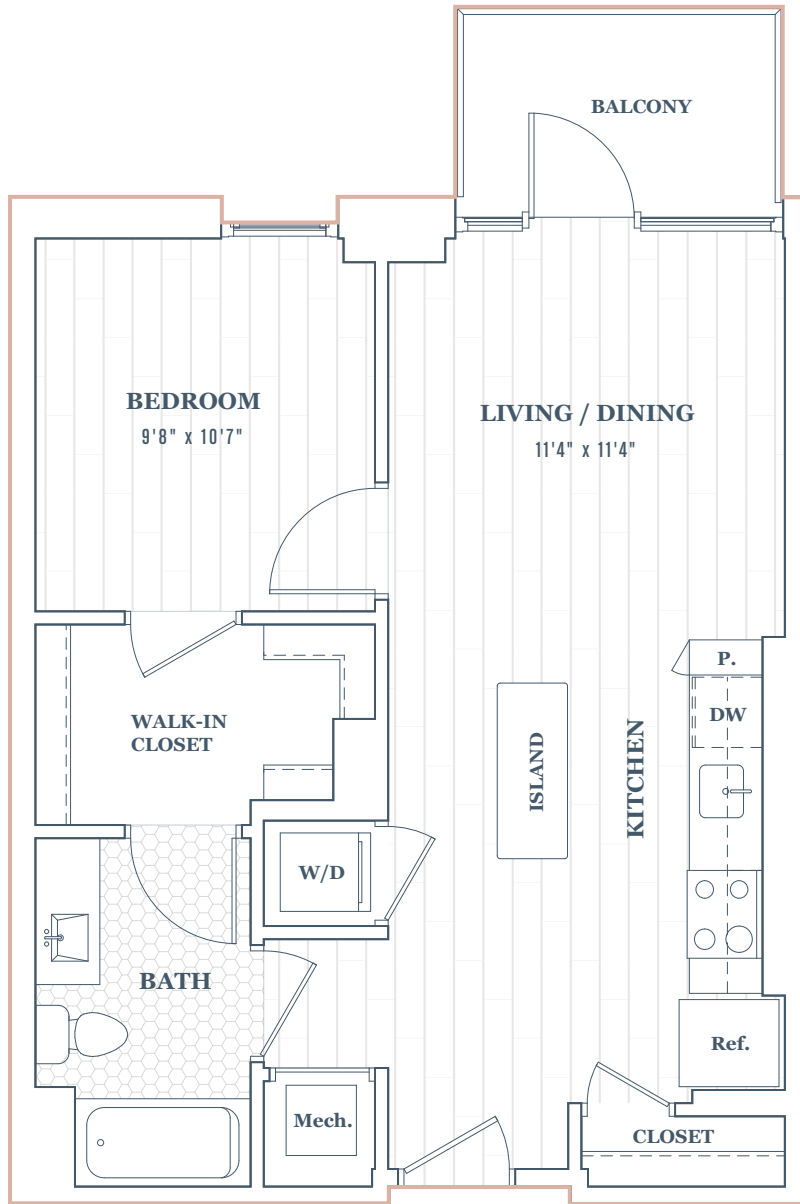

Modern, Meet Mindful

**APARTMENT A05/
A05M**

1 BEDROOM + 1 BATH
616 SF

RENT

MOVE-IN DATE

FLOORS
2 - 10

All dimensions and square footage are approximate.
Pricing subject to change.

965 FLORIDA AVE NW, WASHINGTON, DC 20001
202.319.9736 (WREN) | thewrendc@jbgsmith.com
thewrendc.com