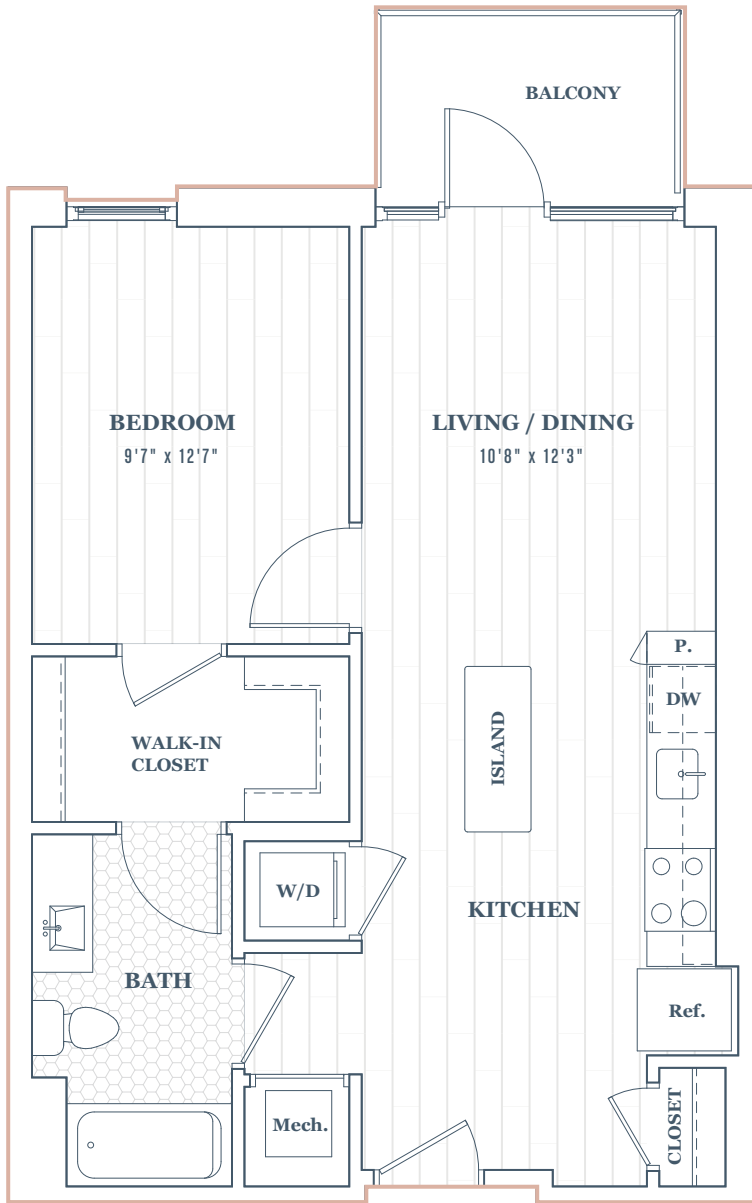

Modern, Meet Mindful

APARTMENT A07/ A07M

1 BEDROOM + 1 BATH
661 SF

RENT

MOVE-IN DATE

FLOORS
4 - 10

FLOOR
2 - 3

All dimensions and square footage are approximate.
Pricing subject to change.