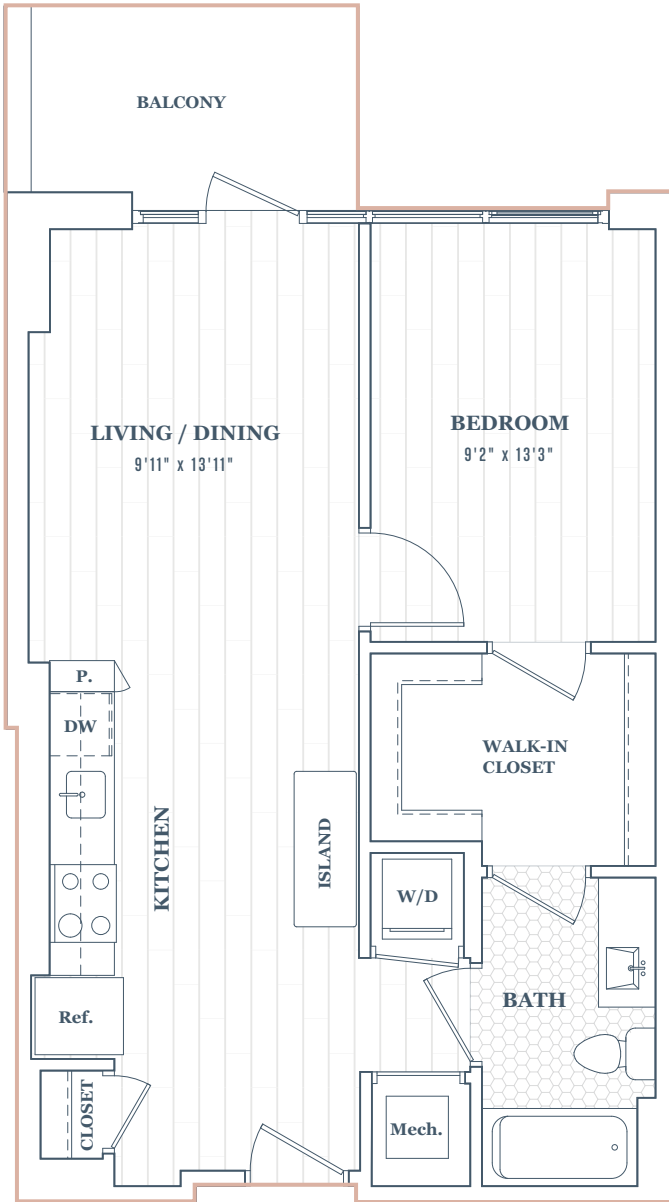

Modern, Meet Mindful

* KITCHEN ISLAND IN SELECT UNITS

APARTMENT A08/ A08M

1 BEDROOM + 1 BATH
661 SF

RENT

MOVE-IN DATE

FLOORS
2-10

All dimensions and square footage are approximate.
Pricing subject to change.