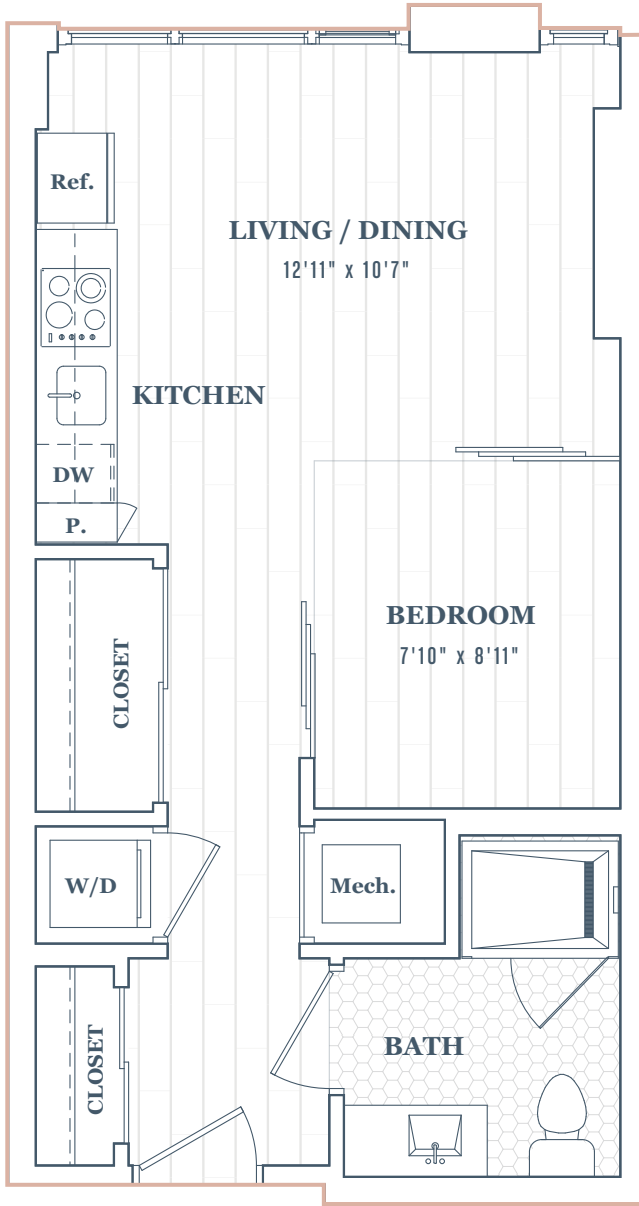

Modern, Meet Mindful

APARTMENT AJ1

1 BEDROOM + 1 BATH
469 SF

RENT

MOVE-IN DATE

FLOORS
3-4, 6, 8-10

FLOORS
2, 5, 7

All dimensions and square footage are approximate.
Pricing subject to change.