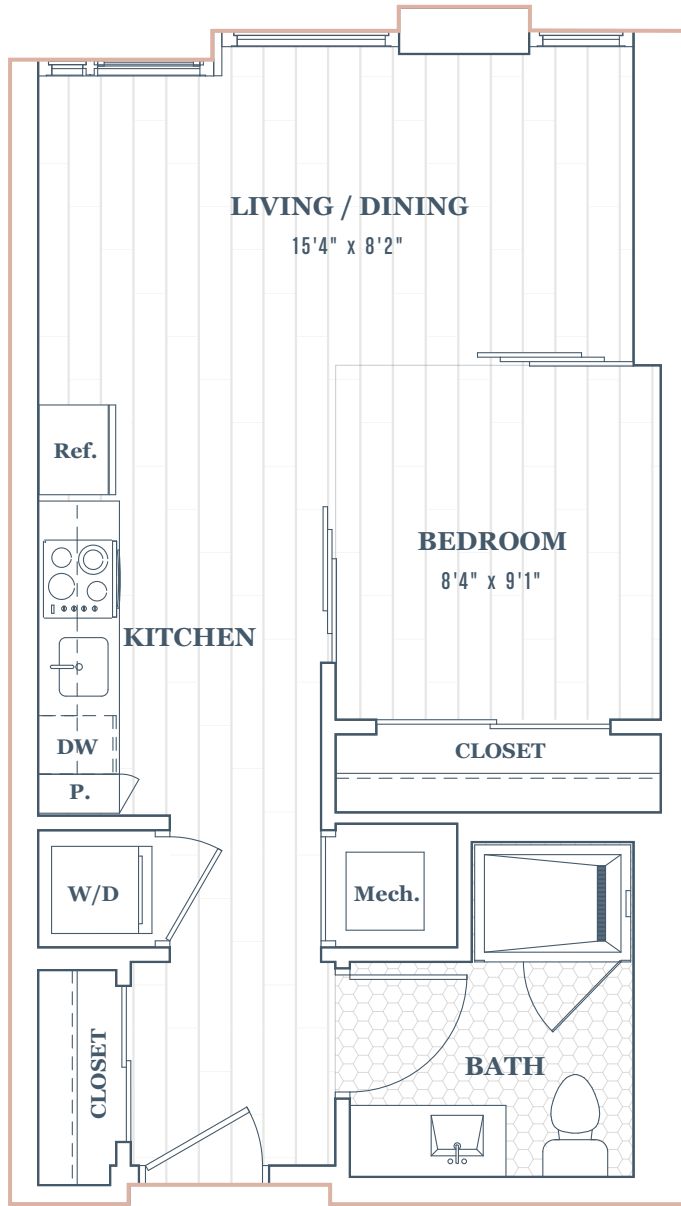

Modern, Meet Mindful

APARTMENT AJ3

1 BEDROOM + 1 BATH
495 SF

RENT

MOVE-IN DATE

FLOORS
3-10

FLOOR
2

All dimensions and square footage are approximate.
Pricing subject to change.