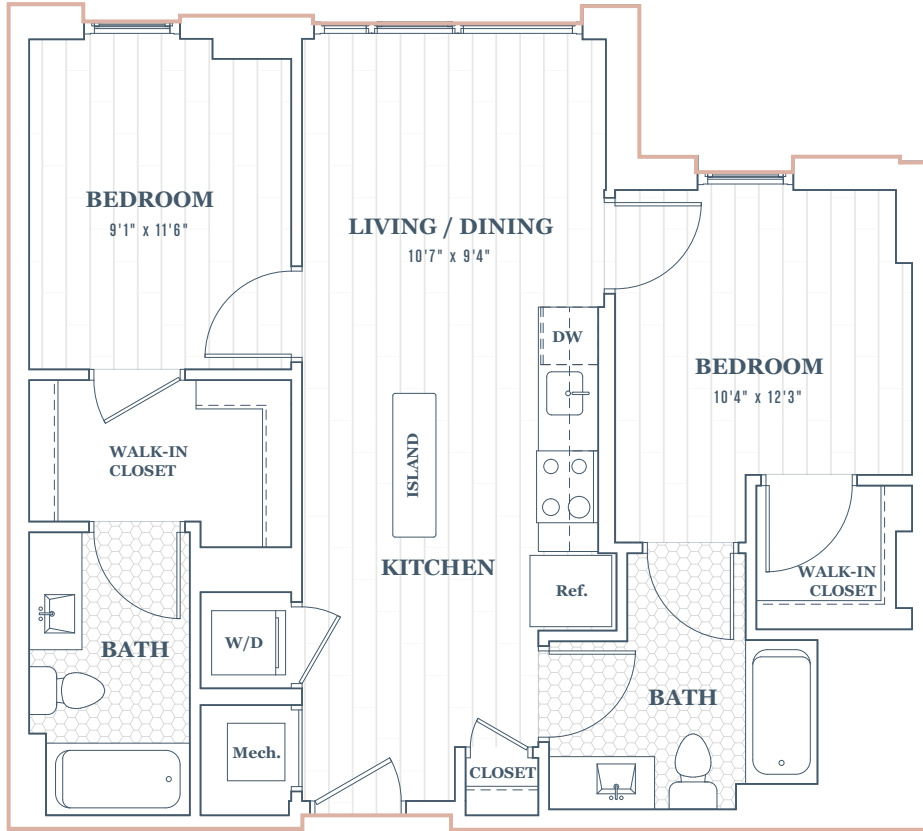

Modern, Meet Mindful

APARTMENT B03/ B03M

2 BEDROOMS + 2 BATHS
802 SF

RENT

MOVE-IN DATE

FLOORS
2 - 10

All dimensions and square footage are approximate.
Pricing subject to change.

965 FLORIDA AVE NW, WASHINGTON, DC 20001
202.319.9736 (WREN) | thewrendc@jbgsmith.com
thewrendc.com