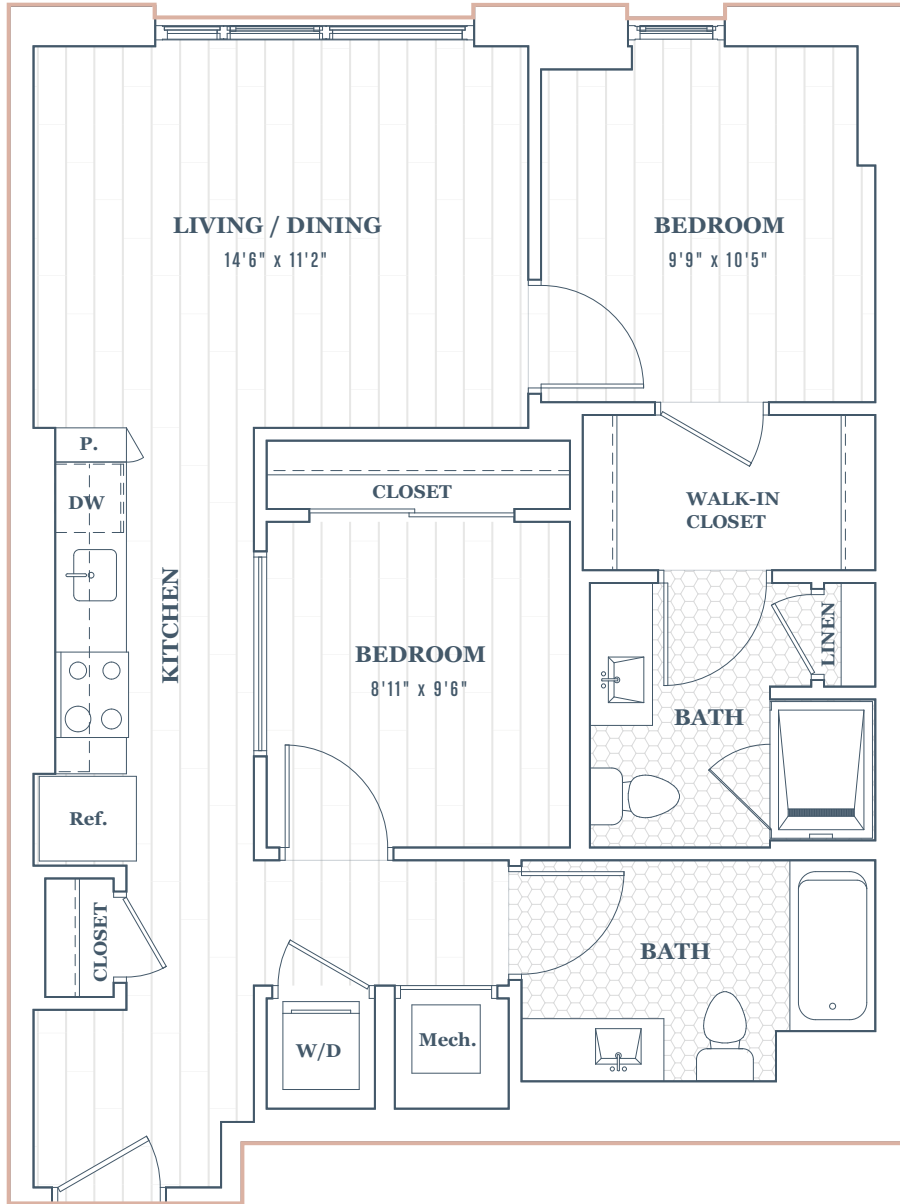

Modern, Meet Mindful

APARTMENT B05

2 BEDROOMS + 2 BATHS
842 SF

RENT

MOVE-IN DATE

All dimensions and square footage are approximate.
Pricing subject to change.

965 FLORIDA AVE NW, WASHINGTON, DC 20001
202.319.9736 (WREN) | thewrendc@jbgsmith.com
thewrendc.com