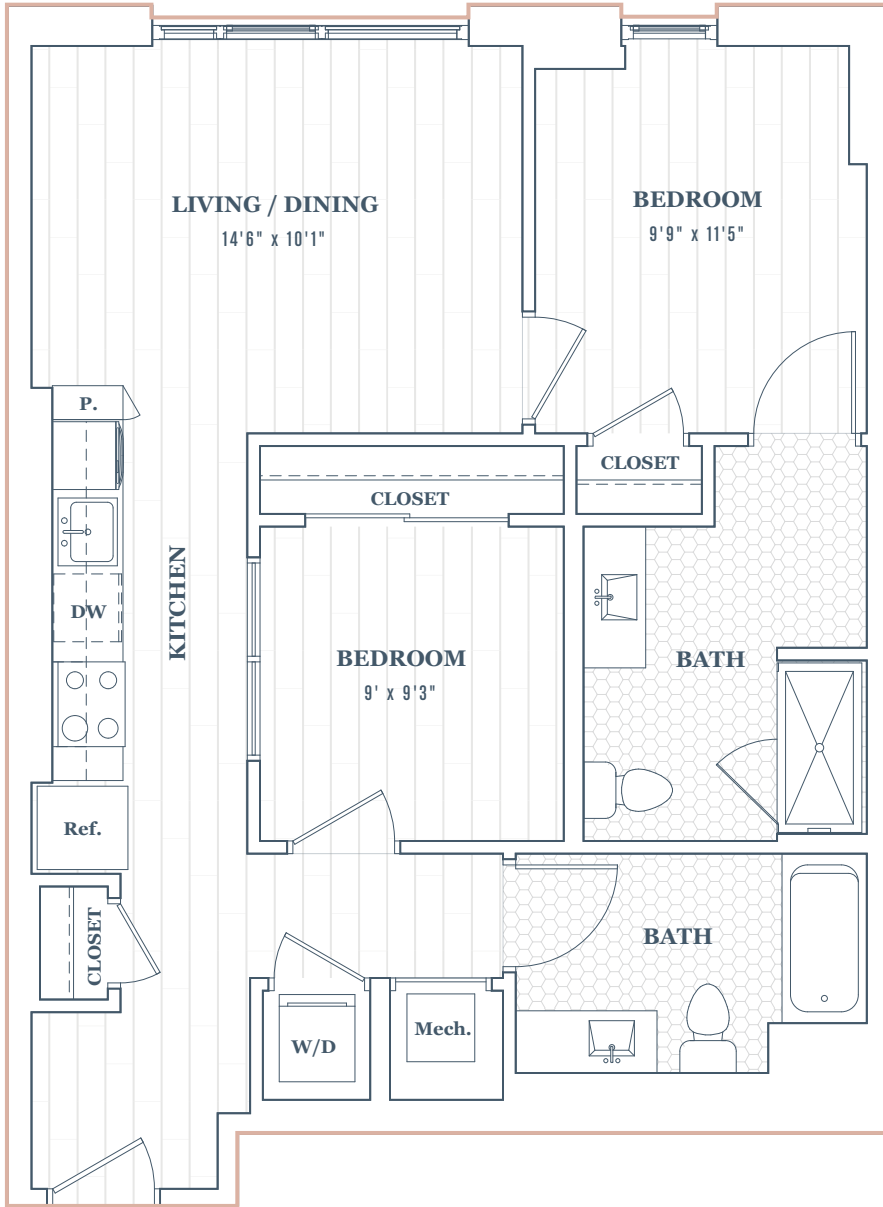

Modern, Meet Mindful

APARTMENT Bo6/ Bo6M

2 BEDROOMS + 2 BATHS
842 SF

RENT

MOVE-IN DATE

FLOORS
5-10

All dimensions and square footage are approximate.
Pricing subject to change.

965 FLORIDA AVE NW, WASHINGTON, DC 20001
202.319.9736 (WREN) | thewrendc@jbgsmith.com
thewrendc.com