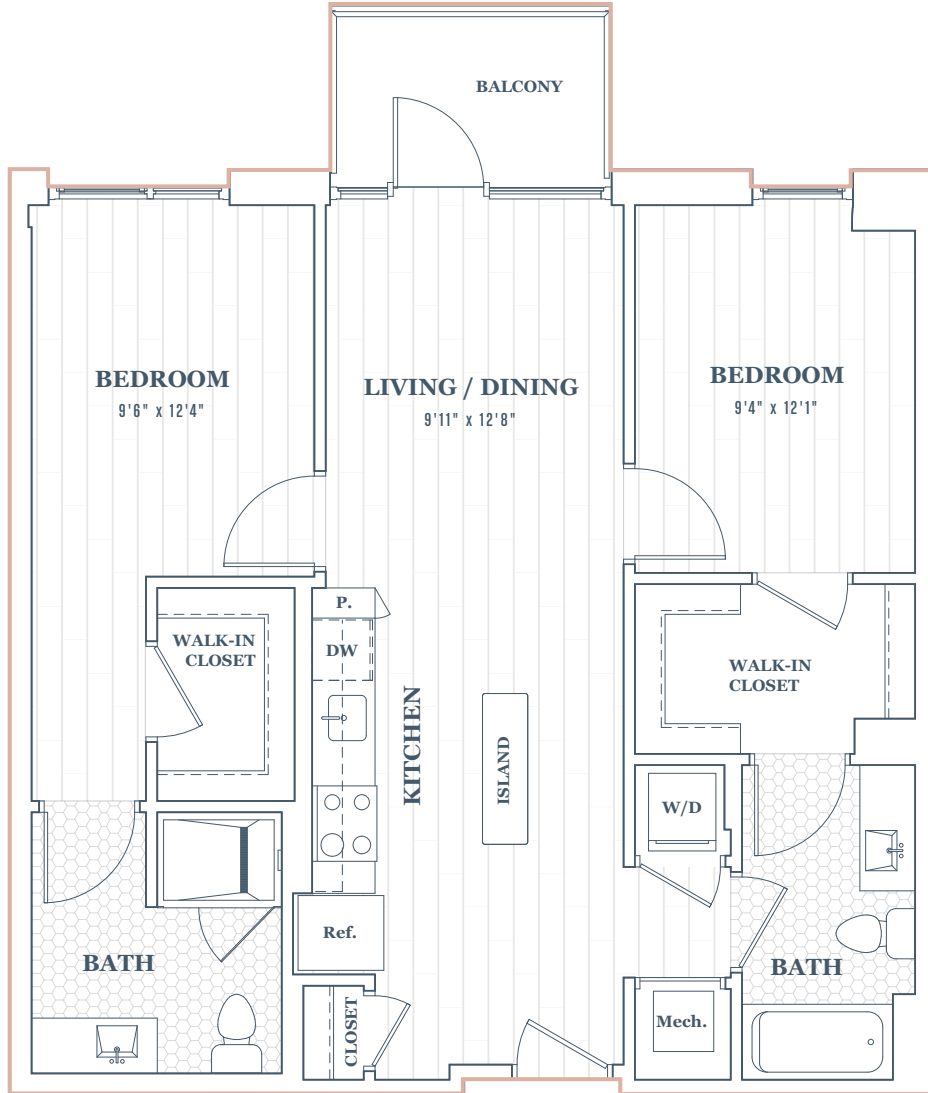

Modern, Meet Mindful

APARTMENT B10/ B10M

2 BEDROOMS + 2 BATHS
900 SF

RENT

MOVE-IN DATE

FLOORS
2-10

All dimensions and square footage are approximate.
Pricing subject to change.

965 FLORIDA AVE NW, WASHINGTON, DC 20001
202.319.9736 (WREN) | thewrendc@jbgsmith.com
thewrendc.com