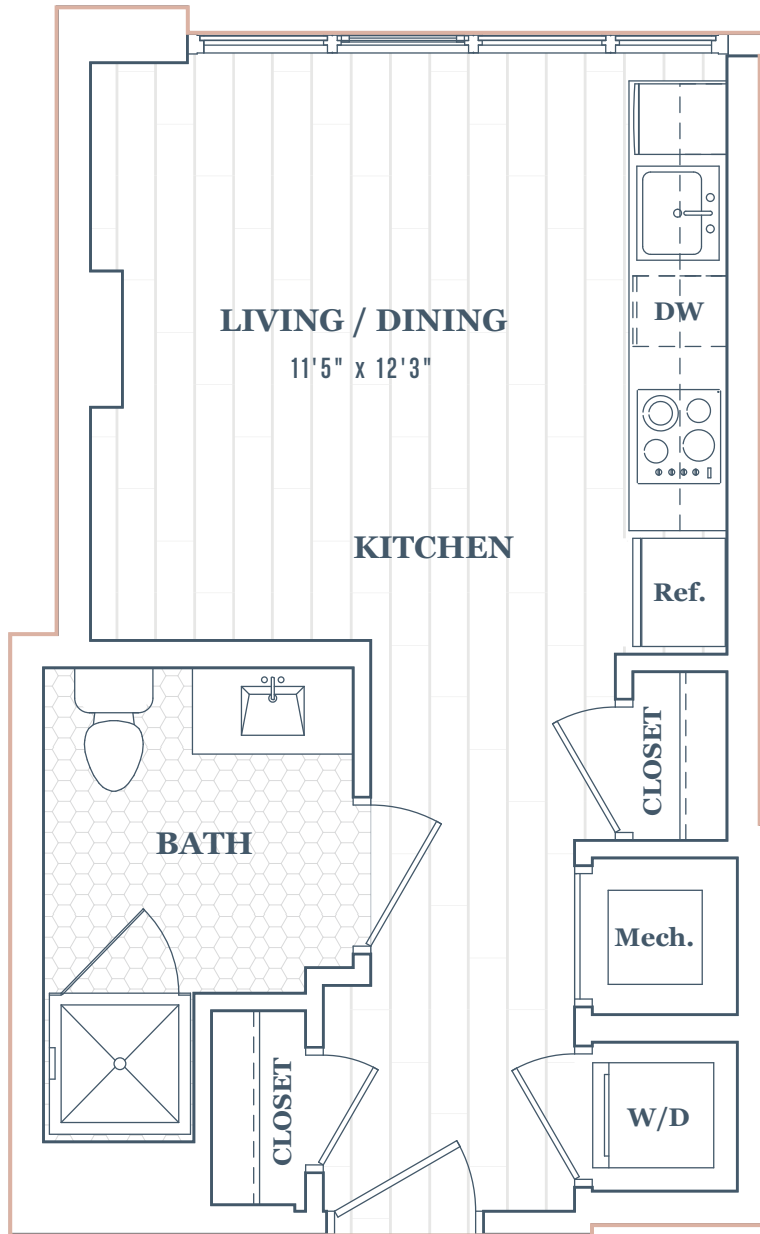

Modern, Meet Mindful

**APARTMENT So1/  
So1M**

STUDIO + 1 BATH  
373 SF

RENT

MOVE-IN DATE

FLOORS  
3-10

All dimensions and square footage are approximate.  
Pricing subject to change.

965 FLORIDA AVE NW, WASHINGTON, DC 20001  
202.319.9736 (WREN) | [thewrendc@jbgsmith.com](mailto:thewrendc@jbgsmith.com)  
[thewrendc.com](http://thewrendc.com)