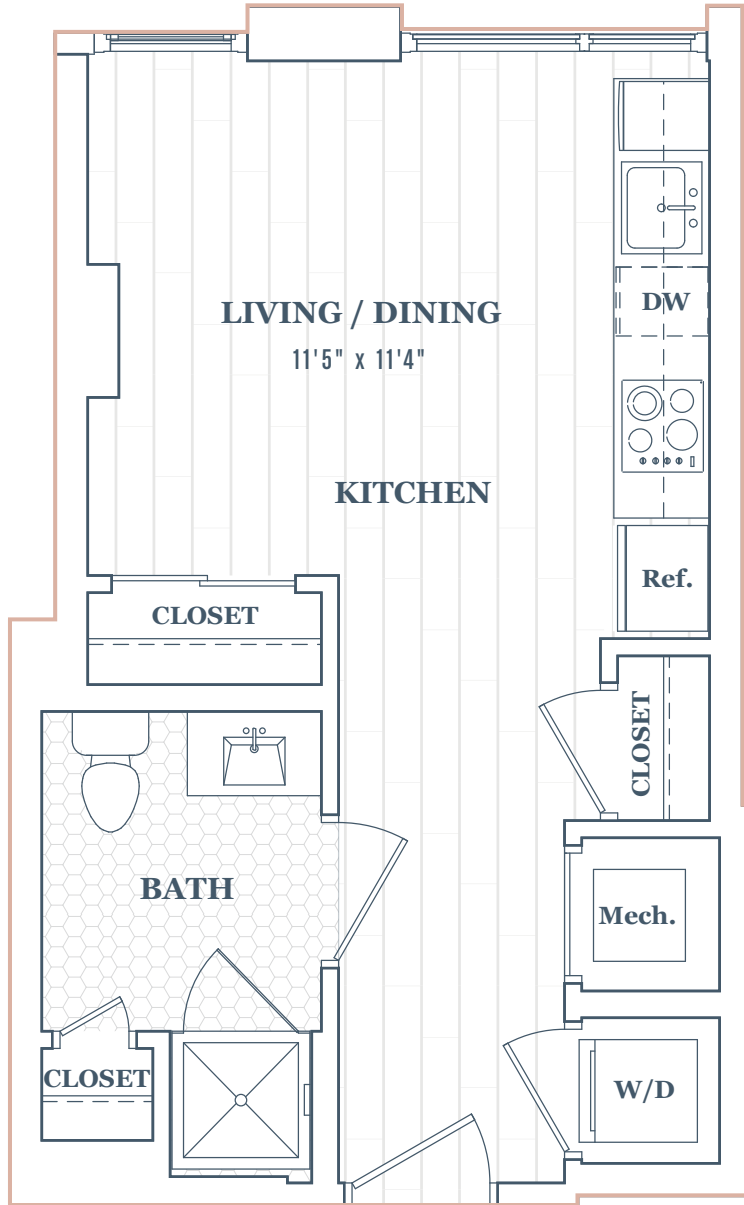

Modern, Meet Mindful

APARTMENT So1A

STUDIO + 1 BATH

373 SF

RENT

MOVE-IN DATE

FLOOR
2

All dimensions and square footage are approximate.
Pricing subject to change.