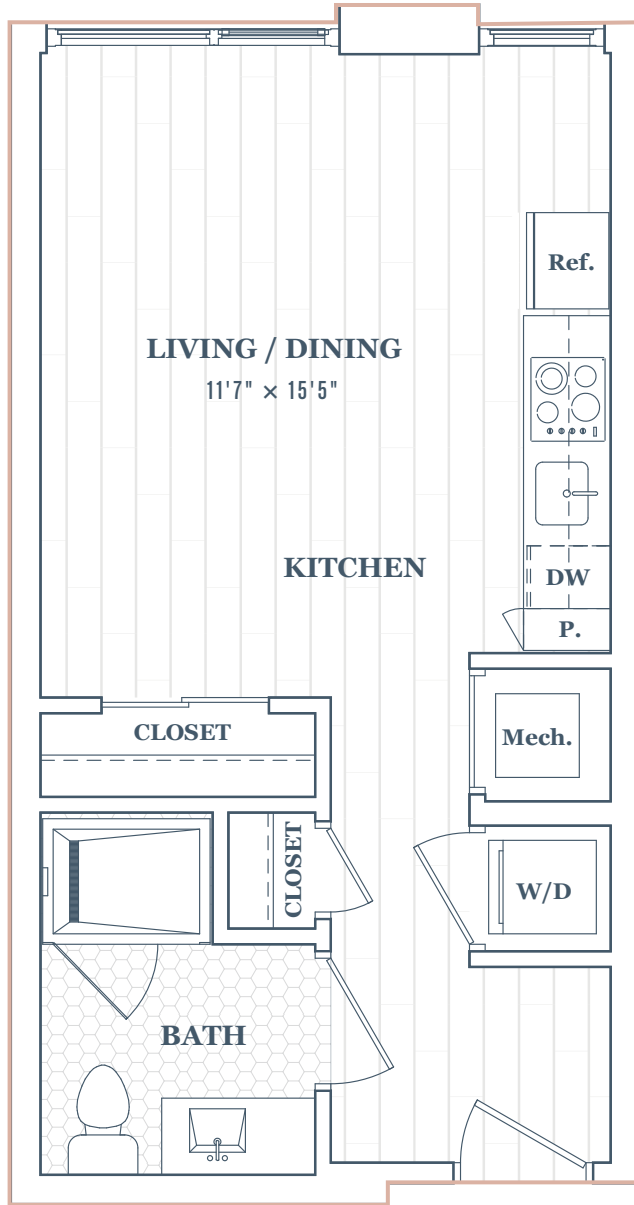

## APARTMENT So3/ So3M

STUDIO + 1 BATH  
400 SF

RENT

MOVE-IN DATE

FLOORS  
2 - 10

All dimensions and square footage are approximate.  
Pricing subject to change.

965 FLORIDA AVE NW, WASHINGTON, DC 20001  
202.319.9736 (WREN) | [thewrendc@jbgsmith.com](mailto:thewrendc@jbgsmith.com)  
[thewrendc.com](http://thewrendc.com)