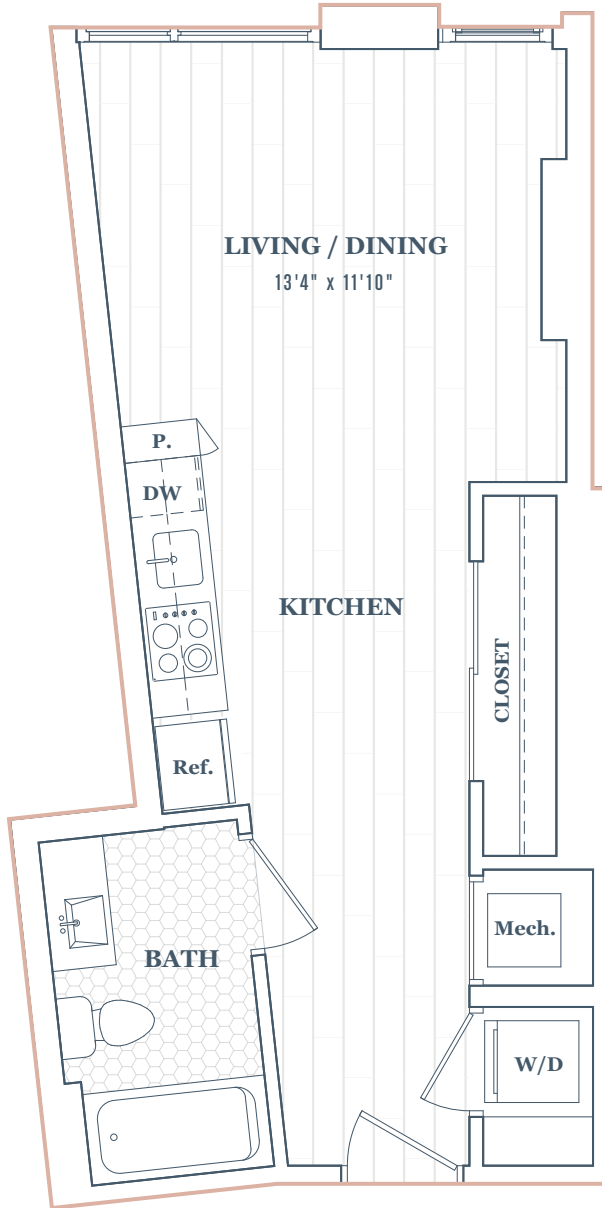

Modern, Meet Mindful

APARTMENT So4/ So4M

STUDIO + 1 BATH
435 SF

RENT

MOVE-IN DATE

FLOORS
2-10

All dimensions and square footage are approximate.
Pricing subject to change.

965 FLORIDA AVE NW, WASHINGTON, DC 20001
202.319.9736 (WREN) | thewrendc@jbgsmith.com
thewrendc.com